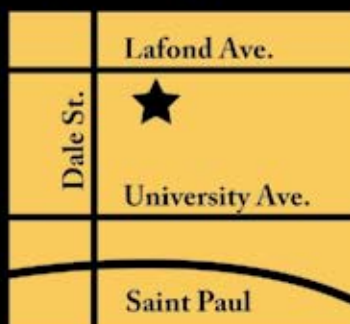

HELP CONTINUE A GLORIOUS TRADITION

TWIN CITIES CATHOLIC CHORALE

Directions to The Church of Saint Agnes:

Light rail

Ride the Green Line to the Dale Street station on University Avenue. Walk north on Dale three blocks to Thomas Avenue or four blocks to Lafond Avenue and go one block east.

Driving

From Interstate 94, go north on Dale Street (Exit 240). Turn east on Thomas or Lafond Avenue and go one block. Park in church lots off Thomas or Lafond or on the street.

The Church of Saint Agnes is on the southeast corner of Lafond Avenue and Kent Street.

Handicapped Access:

Park at the blue signs in the Thomas Avenue lot, next to the church. Enter through the south door for the elevator up to the church and down to the chapel, Schuler Hall and the handicapped-accessible restroom.

© 2020 Twin Cities Catholic Chorale

2020 – 2021 PROGRAM

THE TWIN CITIES CATHOLIC CHORALE

CATHOLICCHORALE.ORG

P.O. BOX 4234, SAINT PAUL, MINNESOTA 55104